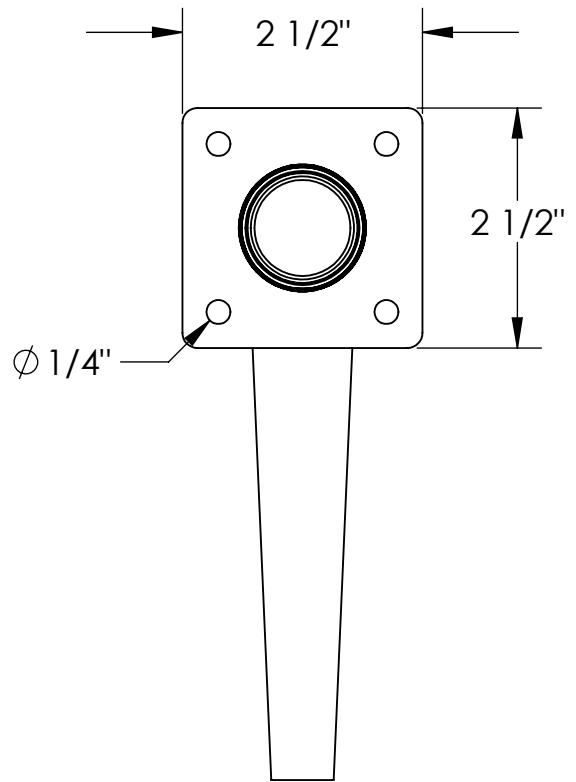

IMCO

Quality Marine Products
04-6020 Transom Mount
Water Pickup

IMCO

510 East Arrow Hwy
San Dimas, CA 91773
(800) 899-8058 (909) 592-6162 Fax (909) 592-6052
info@imcomarine.com www.imcomarine.com