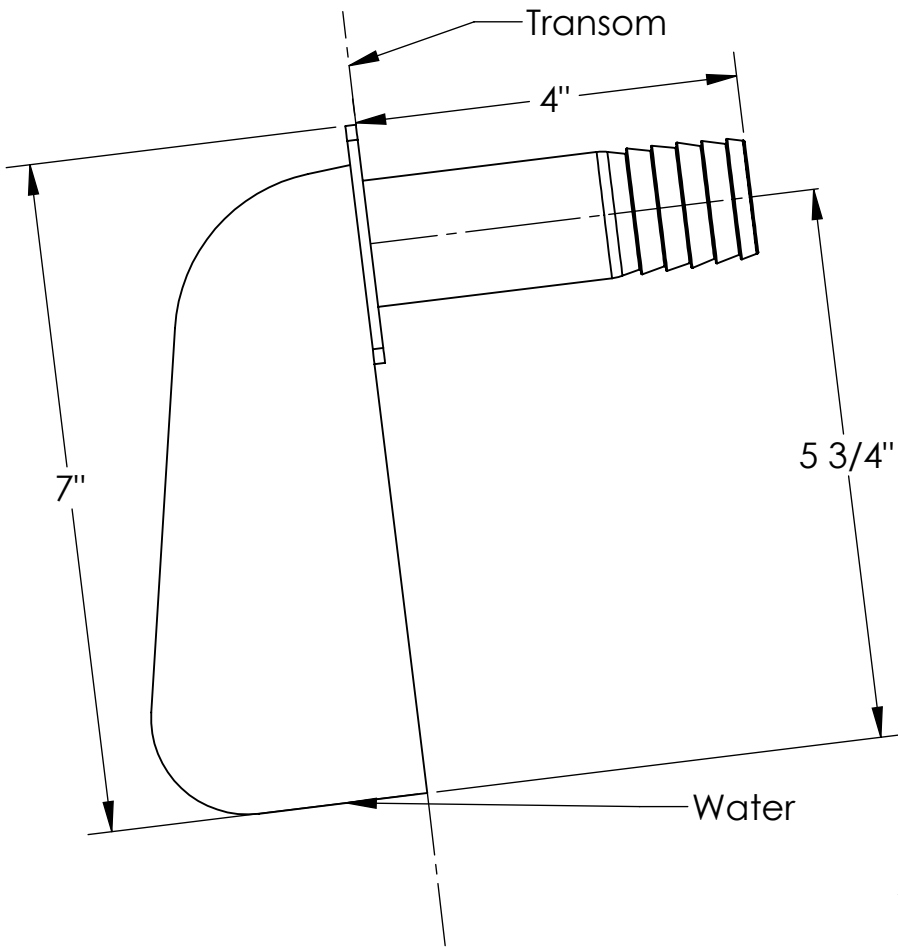

IMCO

Quality Marine Products
04-6020 Transom Mount
Water Pickup

IMCO

510 East Arrow Hwy
San Dimas, CA 91773
(800) 899-8058 (909) 592-6162 Fax (909) 592-6052
info@imcomarine.com www.imcomarine.com