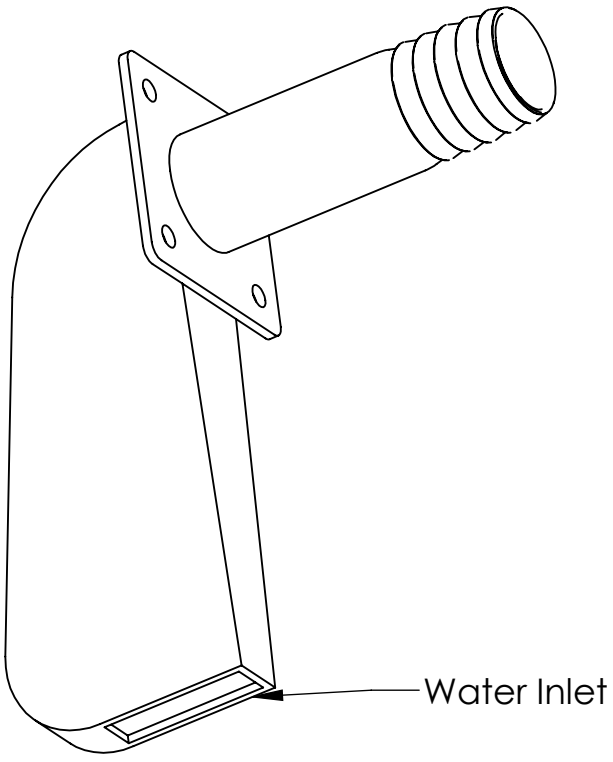

IMCO

Quality Marine Products
04-6020 Transom Mount
Water Pickup

IMCO

510 East Arrow Hwy
San Dimas, CA 91773
(800) 899-8058 (909) 592-6162 Fax (909) 592-6052
info@imcomarine.com www.imcomarine.com